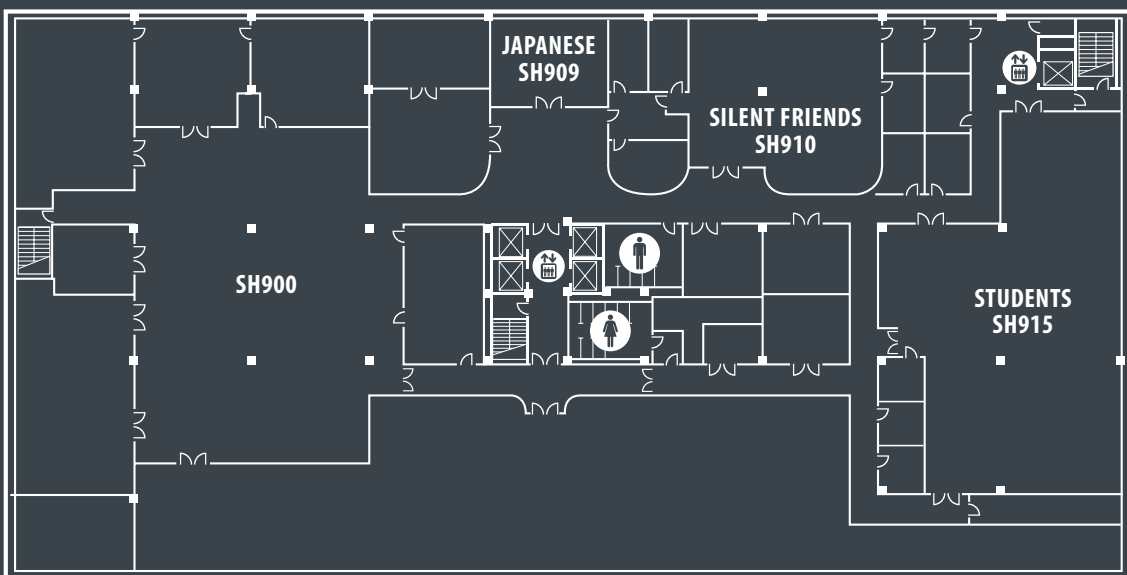

UPDATED CLASS CHANGES | 2.27

SUNDAY SCHOOL GUIDE

8, 9:15 & 10:50am

FLOOR 8

FLOOR 9

SUNDAY WORSHIP TIMES
 Sanctuary Worship | 9:15 & 10:50am
 Day One Worship | 9:15 & 10:50am
(Truett Chapel)

SUNDAY SCHOOL TIMES
 8, 9:15, and 10:50am
 Criswell Center and Spurgeon Harris Building