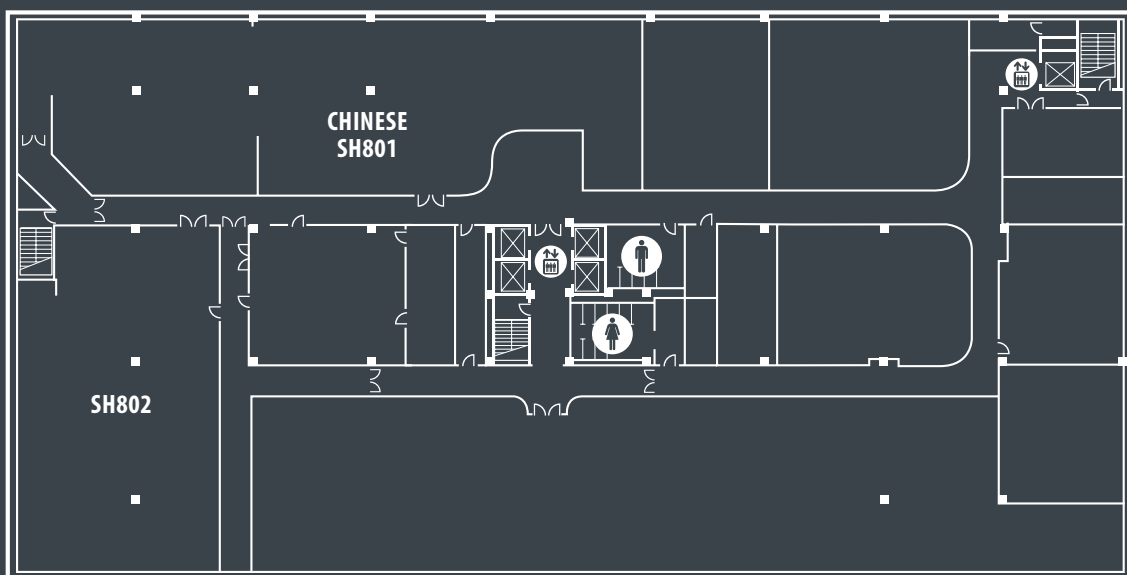

UPDATED CLASS CHANGES | 2.27

SUNDAY SCHOOL GUIDE

8, 9:15 & 10:50am

FLOOR 8

FLOOR 9

SUNDAY WORSHIP TIMES
 Sanctuary Worship | 9:15 & 10:50am
 Day One Worship | 9:15 & 10:50am
(Truett Chapel)

SUNDAY SCHOOL TIMES
 8, 9:15, and 10:50am
 Criswell Center and Spurgeon Harris Building